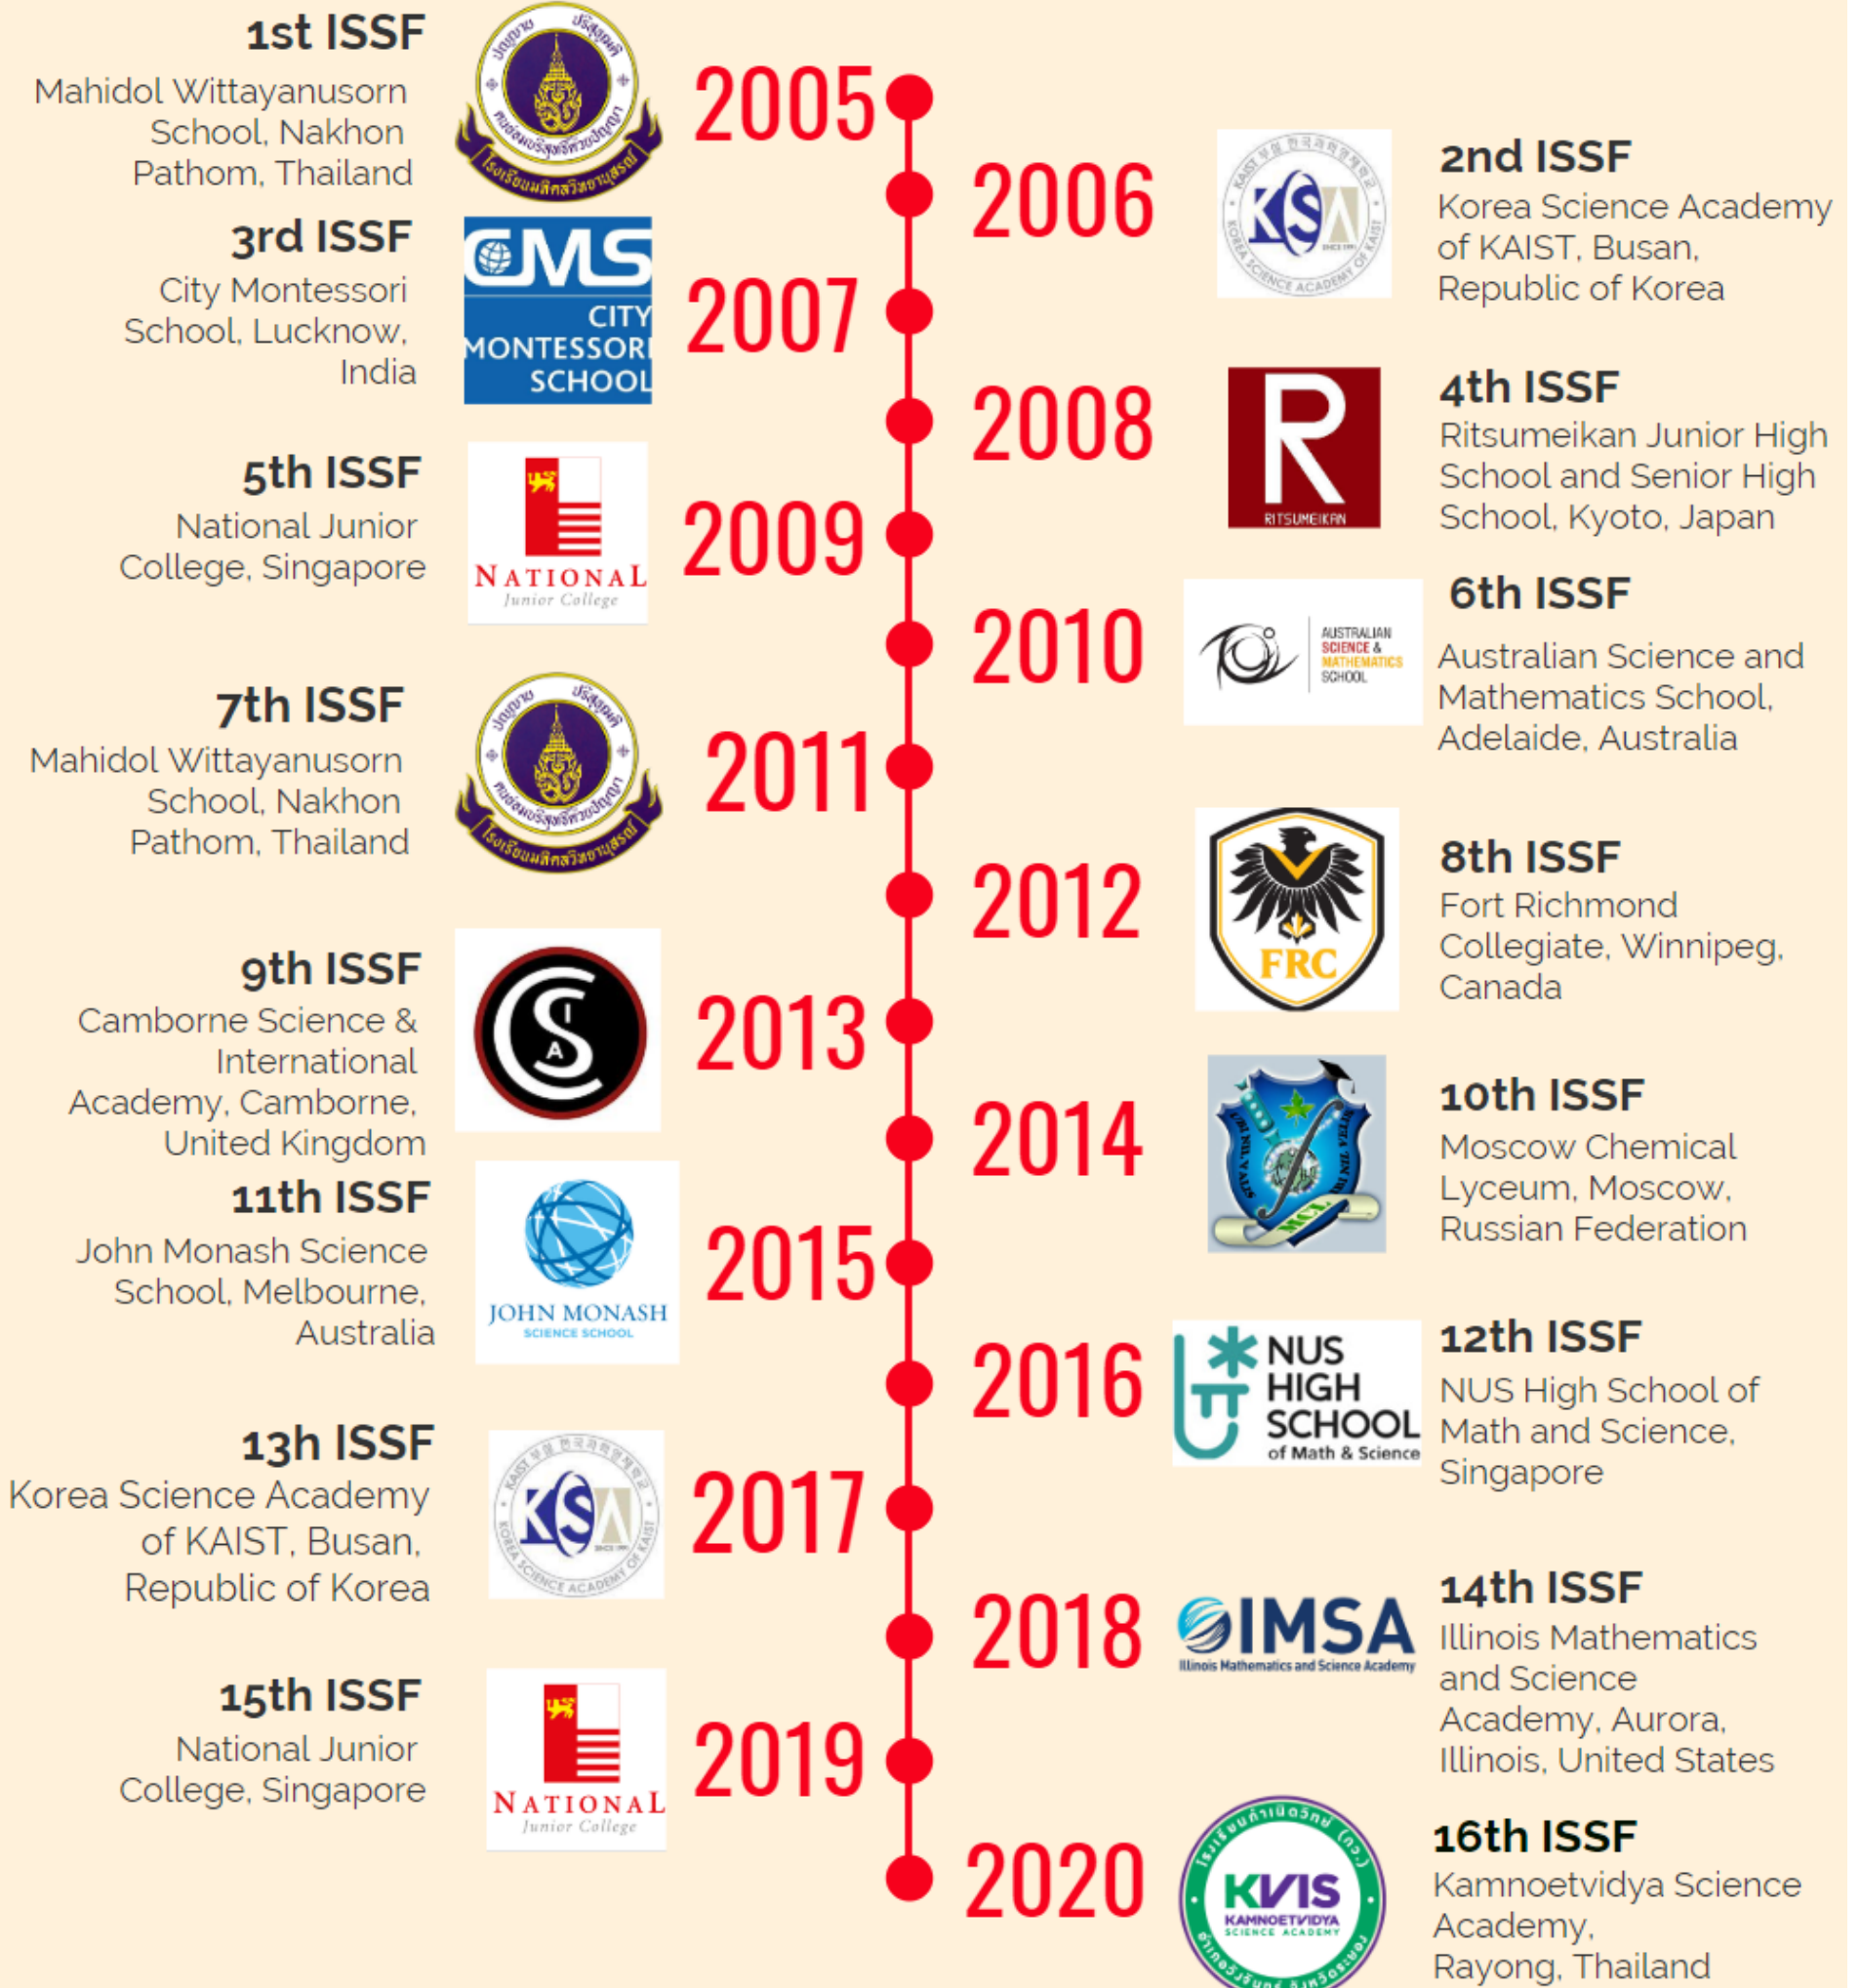

TIMELINE

International Students' Science Fair

<https://en.wikipedia.org/wiki/International_Student_Science_Fair>

Designed by: Puttipol Penchan